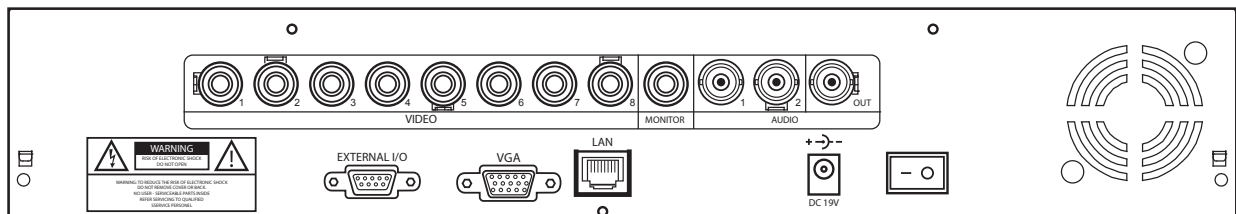

• Backup Function

- ▶ Supports USB flash drive and network backup.

• Audio / Video Support

- ▶ 2 audio-in, 1 audio-out to record sounds.
- ▶ Video output for LCD & CRT monitors simultaneously.

REAR PANEL

* Specifications are subject to change without notice.