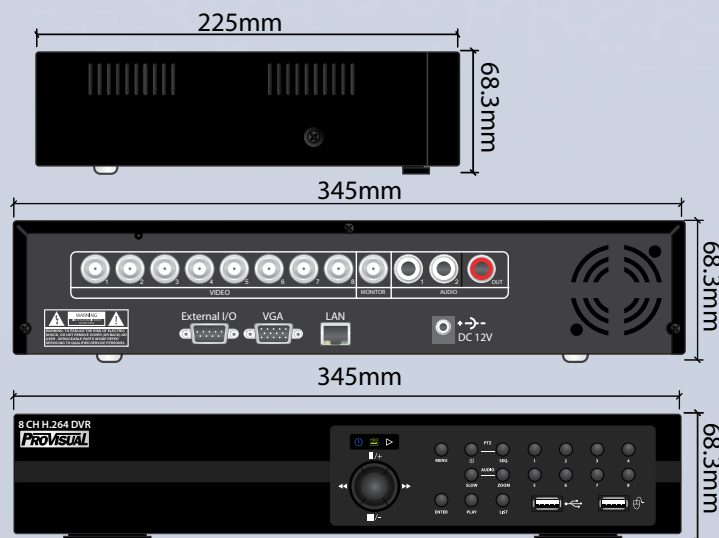

TECHNICAL SPECIFICATIONS

Model	DVR-8300-B
Video Compression	H.264 (Advanced Video Coding)
Video System	NTSC / PAL (Auto Detection)
Video Input	8 BNC Video Input
Video Output	1 BNC Video Output
VGA Output	1 VGA Output
Video Adjustable	Hue / Saturation / Contrast / Brightness
Recording Mode	Manual / Timer / Event (Motion Detection) / Alarm / Remote
Recording Resolution (Frame)	704 x 480 - 120 fps (NTSC) / 704 x 576 - 100 fps (PAL)
Recording Resolution (Field)	Unavailable
Recording Resolution (CIF)	352 x 240 - 480 fps (NTSC) / 352 x 288 - 400 fps (PAL)
Image Quality Setting	SUPER BEST / BEST / HIGH / NORMAL
Audio Input	1 Inputs (RCA Jack)
Audio Output	1 Output (RCA Jack Mono - Live Only)
PTZ Control	Yes (EXTERNAL I/O: D-SUB 25 Pins Connector)
Alarm Input/Output	4 Inputs / 1 Output
USB Ports / Data Backup	2 USB 2.0 Ports for Mouse and Backup (Front Panel)
Picture Zoom	2X Digital Zoom (Live Only)
Primary Storage	Serial-ATA Hard Drive Disc
Maximum Recording Capacity	1 HDD (2 TB Maximum)
Power Supply	12V DC ($\pm 10\%$) / 3.42A

*Design and specifications are subject to change without notice

SYSTEM INTERCONNECTION

KEY FEATURES

USB Mouse Connection

Multi-Browser Viewing Support

Serial-ATA HDD Connection

E-Mail Notification

Audio Recording & Playback

Auto-Selectable VGA / BNC Video

Archiving (AVC Embed Player)

IR Remote Controller

Software Upgrade via Network, USB Port