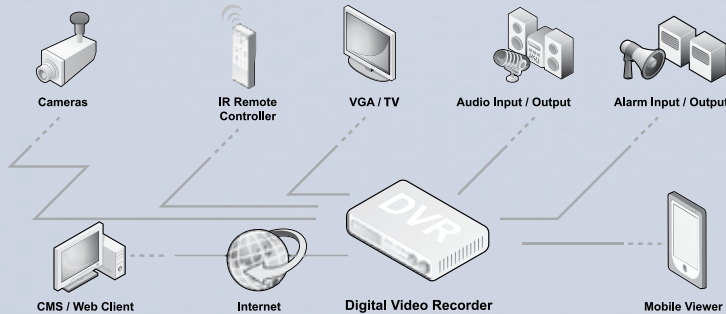

POWERFUL SEARCH
*supported (Date, Time
& Event) and Backup*

MOBILE MONITORING
*Through Smart Phone
Web Browser*

AUTO RECOVERY
*System Auto Recovery
After Power Failure.*

TECHNICAL SPECIFICATIONS

Model	DVR-8300-B
Video Compression	H.264 (Advanced Video Coding)
Video System	NTSC / PAL (Auto Detection)
Video Input	8 BNC Video Input
Video Output	1 BNC Video Output
VGA Output	1 VGA Output
Video Adjustable	Hue / Saturation / Contrast / Brightness
Recording Mode	Manual / Timer / Event (Motion Detection) / Alarm / Remote
Recording Resolution (Frame)	704 x 480 - 120 fps (NTSC) / 704 x 576 - 100 fps (PAL)
Recording Resolution (Field)	Unavailable
Recording Resolution (CIF)	352 x 240 - 480 fps (NTSC) / 352 x 288 - 400 fps (PAL)
Image Quality Setting	SUPER BEST / BEST / HIGH / NORMAL
Audio Input	1 Inputs (RCA Jack)
Audio Output	1 Output (RCA Jack Mono - Live Only)
PTZ Control	Yes (EXTERNAL I/O: D-SUB 25 Pins Connector)
Alarm Input/Output	4 Inputs / 1 Output
USB Ports / Data Backup	2 USB 2.0 Ports for Mouse and Backup (Front Panel)
Picture Zoom	2X Digital Zoom (Live Only)
Primary Storage	Serial-ATA Hard Drive Disc
Maximum Recording Capacity	1 HDD (2 TB Maximum)
Power Supply	12V DC ($\pm 10\%$) / 3.42A

*Design and specifications are subject to change without notice

SYSTEM INTERCONNECTION

KEY FEATURES

USB Mouse Connection

Multi-Browser Viewing Support

Serial-ATA HDD Connection

E-Mail Notification

Audio Recording & Playback

Auto-Selectable VGA / BNC Video

Archiving (AVC Embed Player)

IR Remote Controller

Software Upgrade via Network, USB Port