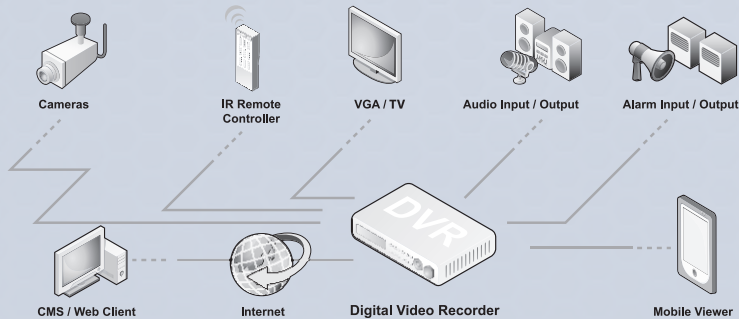

POWERFUL SEARCH
*supported (Date, Time
& Event) and Backup*

MOBILE VIEWER
*Mobile Viewer on
Smart Phones*

AUTO RECOVERY
*System Auto Recovery
After Power Failure.*

TECHNICAL SPECIFICATIONS

| Model | DVR-4200-B |
|------------------------------|--|
| Video Compression | H.264 (Advanced Video Coding) |
| Video System | NTSC / PAL (Auto Detection) |
| Video Input | 4 BNC Video Input |
| Video Output | 1 BNC Video Output |
| VGA Output | 1 VGA Output (Resolution up to 1600 x 1200) |
| Video Adjustable | Hue / Saturation / Contrast / Brightness |
| Recording Mode | Manual / Timer / Event (Motion Detection) / Alarm / Remote |
| Recording Resolution (Frame) | 704 x 480 - 30 fps (NTSC) / 704 x 576 - 25 fps (PAL) |
| Recording Resolution (Field) | 704 x 240 - 60 fps (NTSC) / 704 x 288 - 50 fps (PAL) |
| Recording Resolution (CIF) | 352 x 240 - 120 fps (NTSC) / 352 x 288 - 100 fps (PAL) |
| Image Quality Setting | SUPER BEST / BEST / HIGH / NORMAL |
| Audio Input | 4 Inputs (RCA Jack) |
| Audio Output | 1 Output (RCA Jack Mono) |
| PTZ Control | Yes (EXTERNAL I/O: RS232 9 Pins Connector) |
| Alarm Input/Output | 4 Inputs / 1 Output |
| USB Ports / Data Backup | 2 USB 2.0 Ports for Mouse and Backup (Front Panel) |
| Picture Zoom | 2X Digital Zoom (Live Only) |
| Primary Storage | Serial-ATA Hard Drive Disc |
| Maximum Recording Capacity | 1 HDD (2 TB) |
| Power Supply | 19V DC ($\pm 10\%$) / 2.21A |

*Design and specifications are subject to change without notice

SYSTEM INTERCONNECTION

DIMENSIONS

KEY FEATURES

USB Mouse Connection

Multi-Browser Viewing Support

Serial-ATA HDD Connection

E-Mail Notification

Audio Recording & Playback

Auto-Selectable VGA / BNC Video

Archiving (AVC Embed Player)

IR Remote Controller

Software Upgrade via Network, USB Port