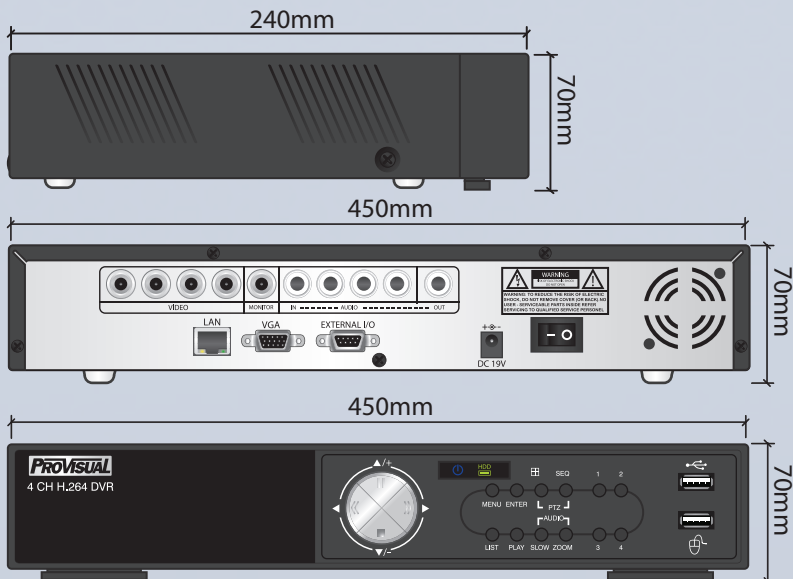

POWERFUL SEARCH
*supported (Date, Time
& Event) and Backup*

MOBILE VIEWER
*Mobile Viewer on
Smart Phones*

AUTO RECOVERY
*System Auto Recovery
After Power Failure.*

TECHNICAL SPECIFICATIONS

| Model | DVR-4200-B |
|------------------------------|--|
| Video Compression | H.264 (Advanced Video Coding) |
| Video System | NTSC / PAL (Auto Detection) |
| Video Input | 4 BNC Video Input |
| Video Output | 1 BNC Video Output |
| VGA Output | 1 VGA Output (Resolution up to 1600 x 1200) |
| Video Adjustable | Hue / Saturation / Contrast / Brightness |
| Recording Mode | Manual / Timer / Event (Motion Detection) / Alarm / Remote |
| Recording Resolution (Frame) | 704 x 480 - 30 fps (NTSC) / 704 x 576 - 25 fps (PAL) |
| Recording Resolution (Field) | 704 x 240 - 60 fps (NTSC) / 704 x 288 - 50 fps (PAL) |
| Recording Resolution (CIF) | 352 x 240 - 120 fps (NTSC) / 352 x 288 - 100 fps (PAL) |
| Image Quality Setting | SUPER BEST / BEST / HIGH / NORMAL |
| Audio Input | 4 Inputs (RCA Jack) |
| Audio Output | 1 Output (RCA Jack Mono) |
| PTZ Control | Yes (EXTERNAL I/O: RS232 9 Pins Connector) |
| Alarm Input/Output | 4 Inputs / 1 Output |
| USB Ports / Data Backup | 2 USB 2.0 Ports for Mouse and Backup (Front Panel) |
| Picture Zoom | 2X Digital Zoom (Live Only) |
| Primary Storage | Serial-ATA Hard Drive Disc |
| Maximum Recording Capacity | 1 HDD (2 TB) |
| Power Supply | 19V DC ($\pm 10\%$) / 2.21A |

*Design and specifications are subject to change without notice

SYSTEM INTERCONNECTION

DIMENSIONS

KEY FEATURES

USB Mouse Connection

Multi-Browser Viewing Support

Serial-ATA HDD Connection

E-Mail Notification