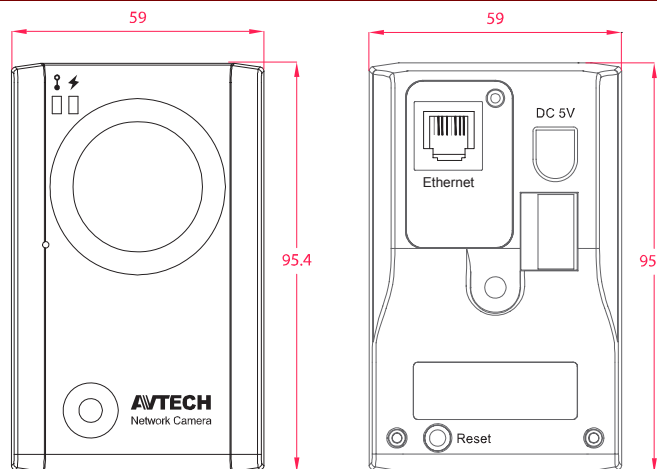

## 1.3 Megapixel Infrared Network Camera

### DIMENSIONS

## SPECIFICATIONS

MODEL	AVN314
<b>Network</b>	
Network Compression	H.264 / MPEG4 / MJPEG
LAN Port	YES
LAN Speed	10/100 Based-T Ethernet
Supported Protocols	DDNS, PPPoE, DHCP, NTP, SNTP, TCP/IP, ICMP, SMTP, FTP, HTTP, RTP, RTSP
Video Resolution	SXGA, SXVGA, 720P, VGA, QVGA
Frame Rate	NTSC: 30, PAL: 25
Number of Online Users	10
Security	Multiple user access levels with password protection
Web management	<p><b>(1)</b> Web browsers, such as Internet Explorer, Mozilla FireFox or Google Chrome for single device access, or</p> <p><b>(2)</b> Free CMS software, Video Viewer, for up to 16 network cameras control simultaneously</p>
<b>Camera</b>	
Image Sensor	1/3" MOS-Type Image Sensor
Pixels	SXGA to QVGA
Min Illumination	0.1 Lux / F1.5, 0 Lux (LED ON)
Shutter Speed	1 / 60 (1/50) to 1 / 100,000 sec.
S/N Ratio	More than 48dB (AGC off)
Lens	f4.0mm
F-number	F1.5
Viewing Angle	75°
White LED	YES
White Balance	ATW
AGC	Auto
IRIS Mode	AES
Microphone	YES
Power Source (±10%)	DC5V / 1.2A
Operating Temperature	0°C~40°C
Dimensions(mm)**	95 x 59 x 41

\* Specifications are subject to change without notice.

\*\* Dimensional Tolerance: ± 5mm

Continue next page...

Distributed by **SECURITY CAMERA DISTRIBUTOR**

[www.securitycameradistributor.com](http://www.securitycameradistributor.com)